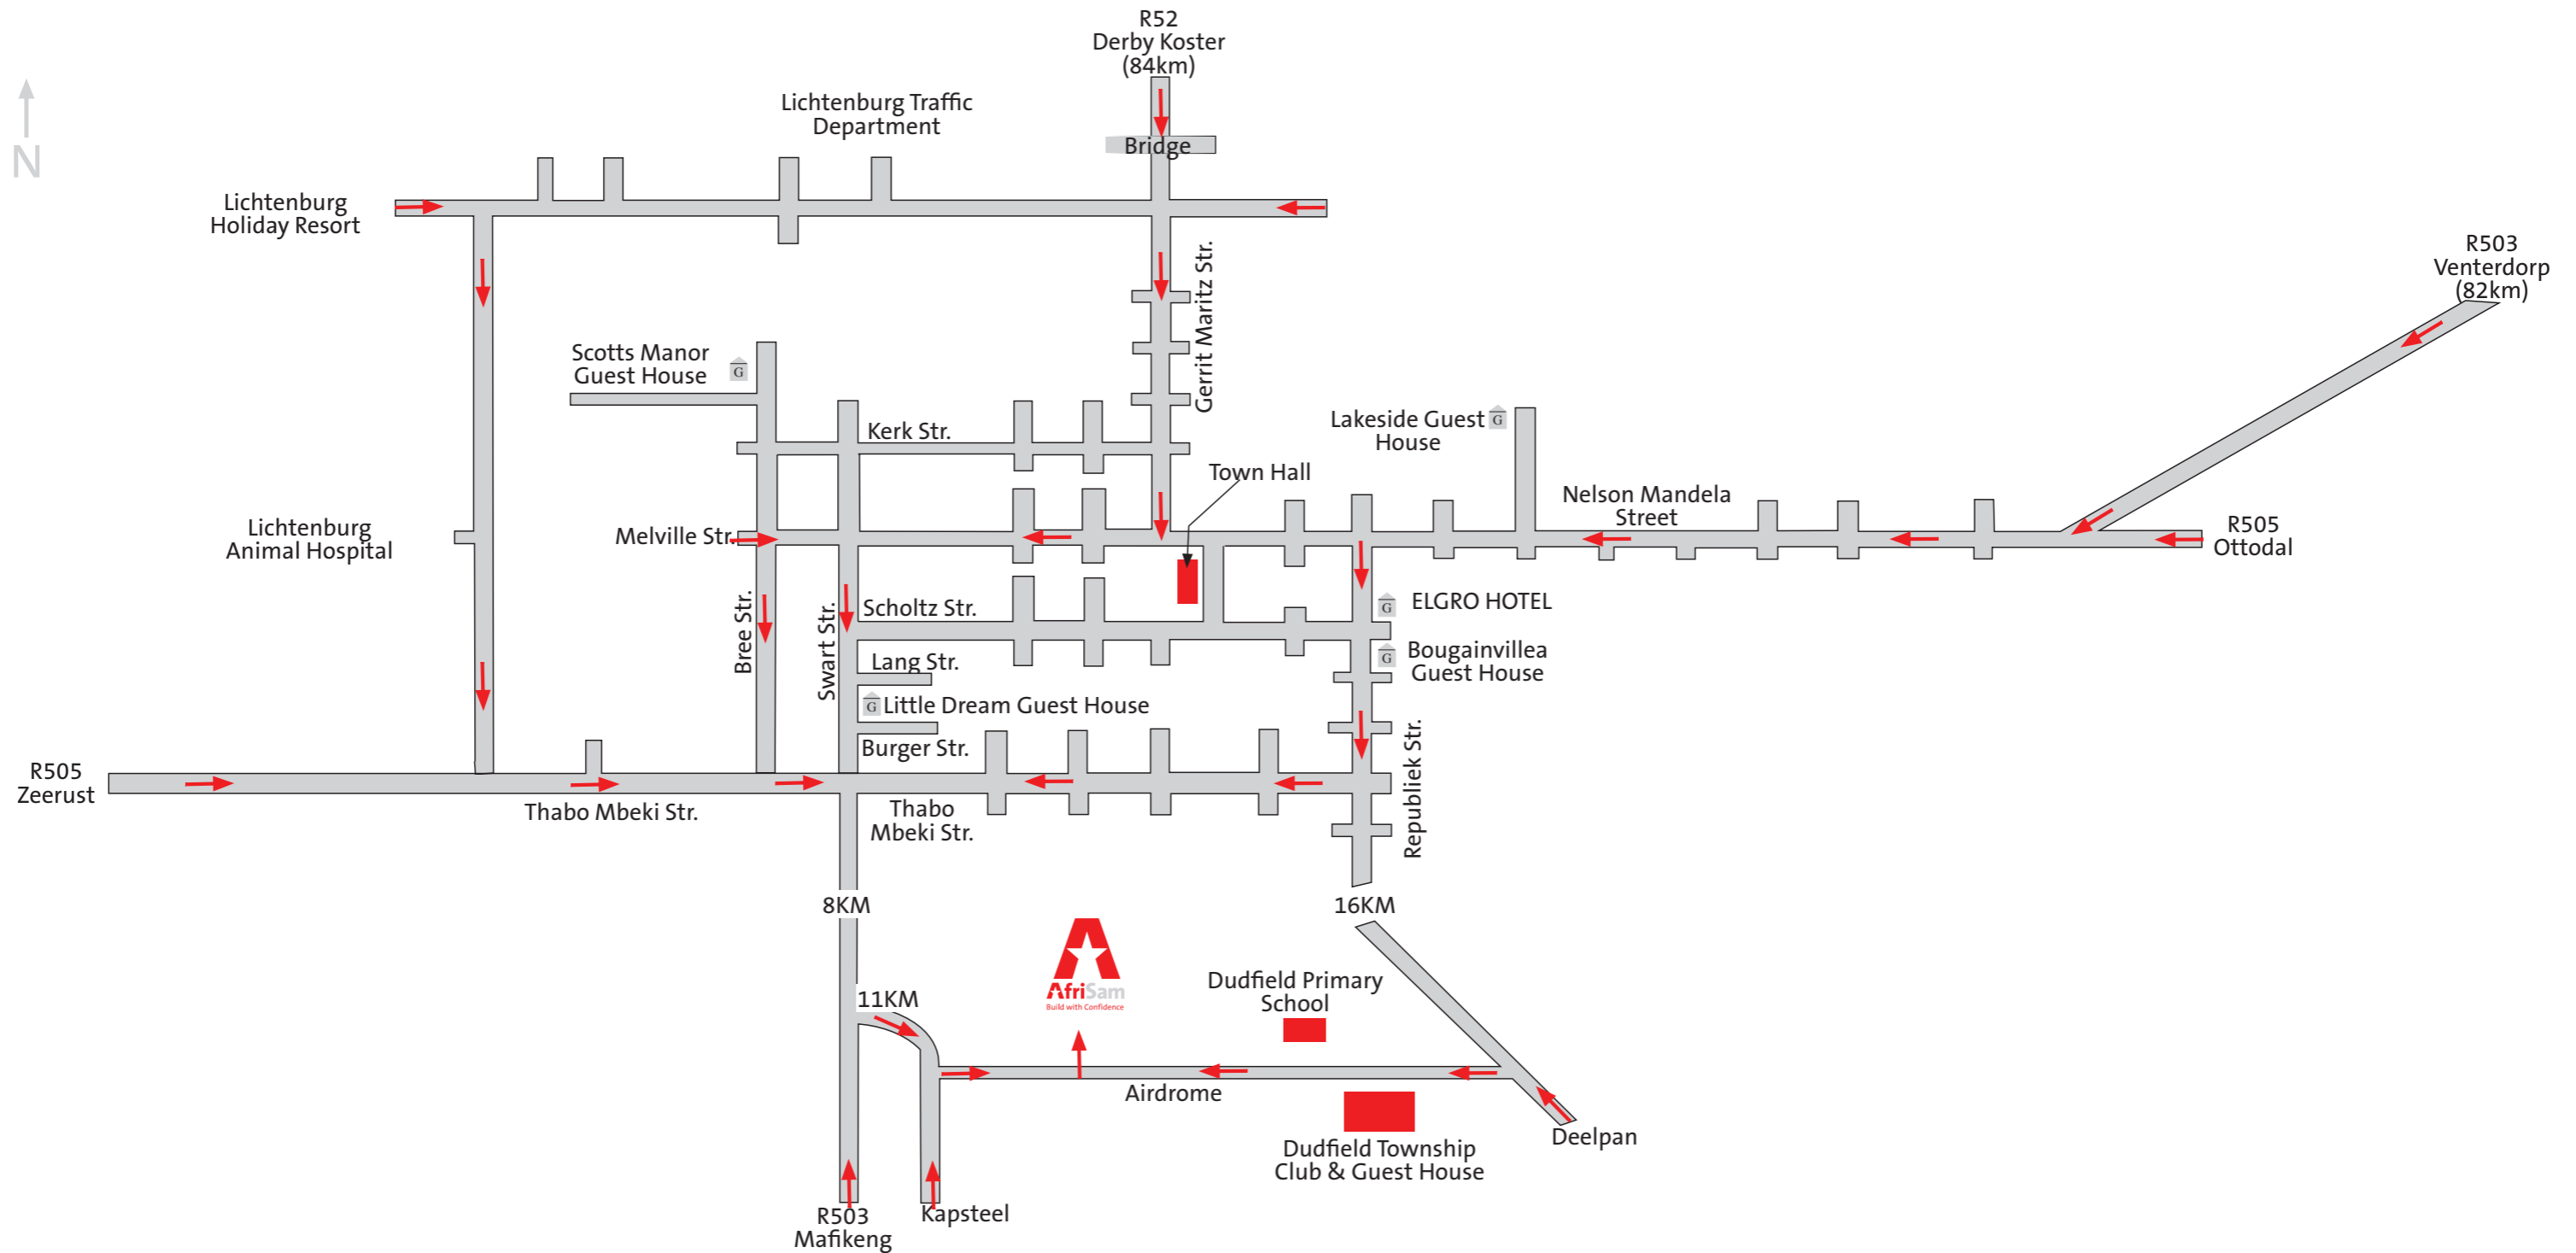

DUDFIELD CEMENT FACTORY MAP

AfriSam Dudfield Cement Factory, Kalk Road, Lichtenburg, 2740, North West Province

Tel: 018 632 2941

GPS Coordinates: S26 10 36.1 E26 10 00.6