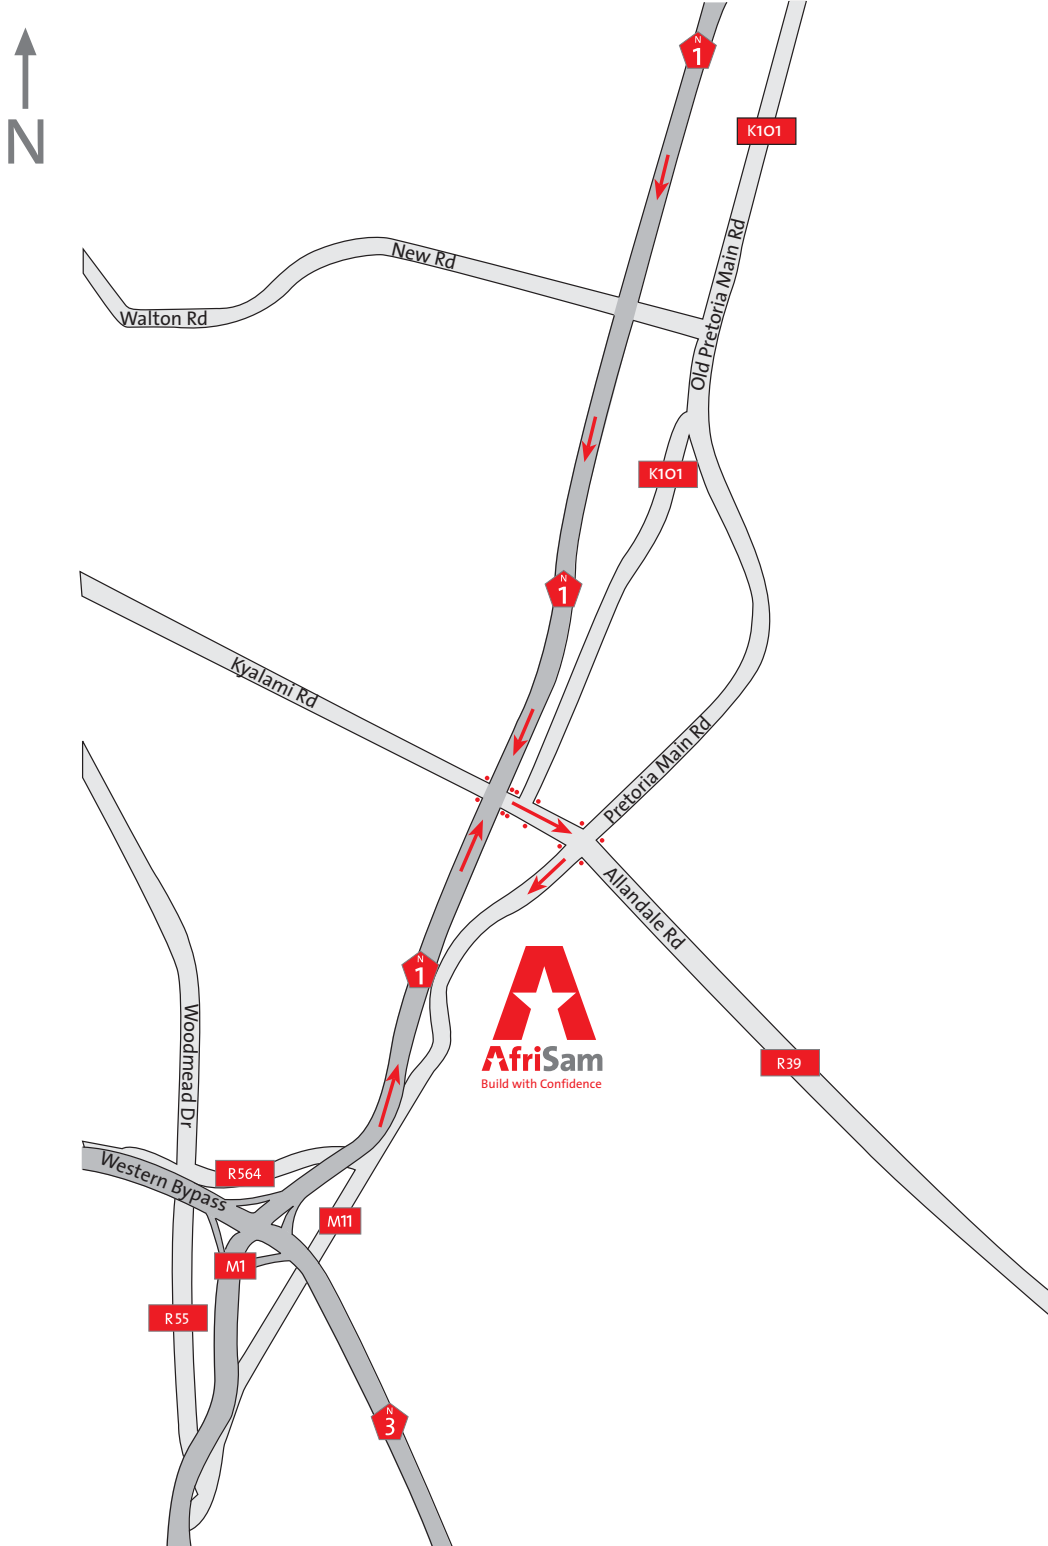

# AGGREGATE & READYMIX JUKSKEI MAP

AfriSam Aggregates & Readymix Jukskei Plant, Old Pretoria Road, Midrand

Tel: 011 805 2041

GPS Coordinates: S26 01 38.1 E28 06 48.8